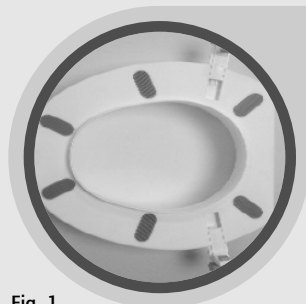

Commode cover

Fixing clamp

Toilet seat

TSE-Easy 10

2. Indication range

The use of the toilet seat raiser is indicated for patients with poor body control, vertigo, significant functional disorders of the lower extremities, stiffness in hips and spine and for people with no hands, quadriplegics or people with arm disorders with significant disorders of the gripping functions.

3. Assembly

- Insert the blue plastic screw into the fixing clamp. Make sure that the groove in the screw is fixed in the bulge in the fixing clamp.- Insert the assembled fixing elements into the groove of the seat base (Fig. 2)
- Screw the plastic screw lightly down into the thread in the seat base.

Fig. 1

Fig. 2

Fig. 3

4. Installation

- Place the TSE-Easy 10 on your toilet.
- Fixed the TSE-Easy 10 to the toilet bowl with the fixing clamps.

Make sure that the screws are tight to hold the TSE-Easy 10 firmly on the toilet.